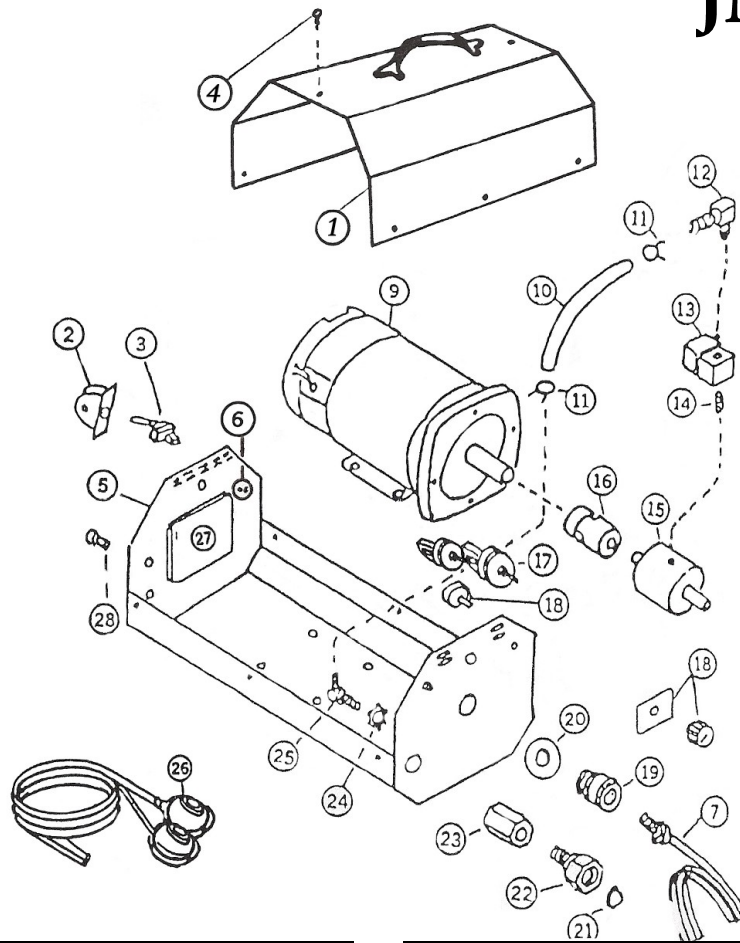

JM1800R

Item	Part #	Description	Qty
1	11702	Cover with handle	1
2	20217	Switch Guard	1
3	20120	Switch Assembly	1
4	20105	Cover Screw	8
5	11701	Base	1
6	22540	Recessed Receptacle	1
7	*	Shaft Assembly	1
9	15010	Motor	1
10	50042	Hose Link	1
11	15031	Hose Clamp	2
12	50041	Barb Elbow	1
13	15028	Solenoid Valve	1
14	40032	Close Nipple	1
15	15012	Manifold Assembly	1

Item	Part #	Description	Qty
16	15011	Flexible Coupling	1
17	18131	Reversible Air Switch	1
18	15004	Potentiometer	1
18a	15002	Speed Ctrl Knob Plate	1
19	18066-1	Shaft Quick Connect	1
20	18065	Brass Water	1
21	20140	Filter Washer	1
22	20239	Garden Hose Conn.	1
23	50043	Coupling	1
24	15032	Nut with Bushing	1
25	50177-2	Bushing	1
26	18133	Dual Foot Switch w/ Hose	1
27	19174	Reversing Circuit Board	1
28	15126	Fuse Holder	1