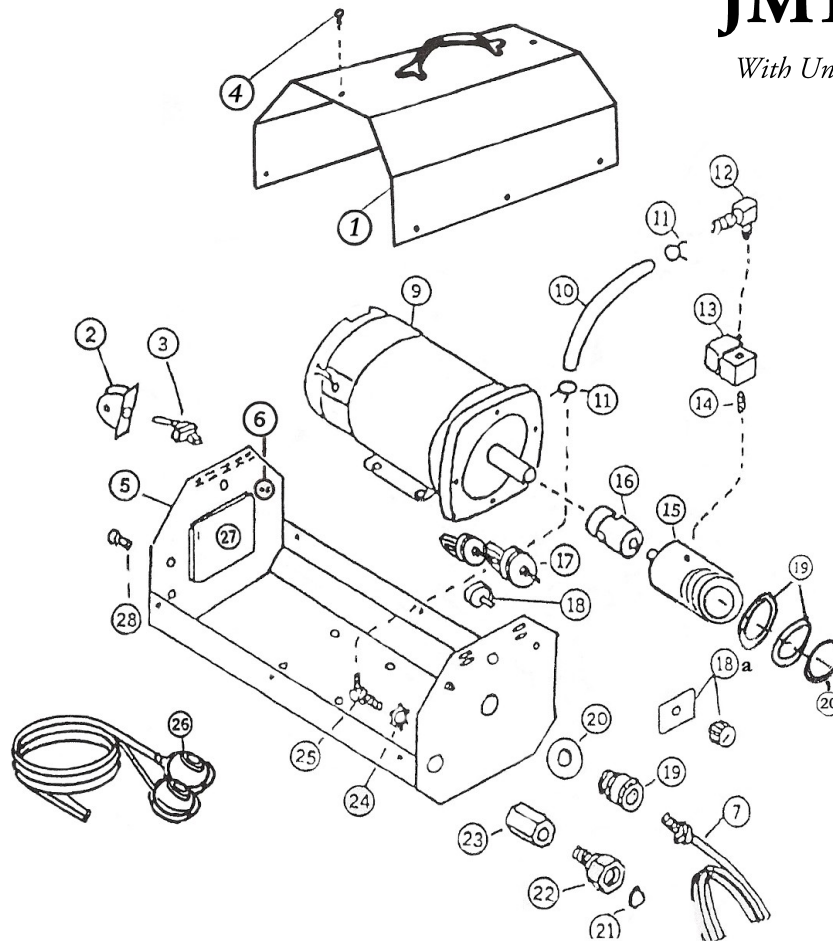

# JM1900R

*With Universal Coupler*

Item	Part #	Description	Qty
1	11702	Cover with handle	1
2	20217	Switch Guard	1
3	20120	Switch Assembly	1
4	20105	Cover Screw	8
5	11701	Base	1
6	22540	Recessed Receptacle	1
7	*	Shaft Assembly	1
9	15010	Motor	1
10	50042	Hose Link	1
11	15031	Hose Clamp	2
12	50041	Barb Elbow	1
13	11028	Solenoid Valve	1
14	40032	Close Nipple	1
15	18080	Manifold Coupler	1

Item	Part #	Description	Qty
16	15011	Flexible Coupling	1
17	18131	Reversing Air Switch	2
18	15004	Potentiometer	1
18a	15002	Knob and Plate	1
19	19177	Lock Ring	2
20	18088	O-Ring	1
21	20140	Filter Washer	1
22	20239	Garden Hose Conn.	1
23	50043	Coupling	1
24	15032	Nut with Bushing	1
25	50177-2	Bushing	1
26	18133	Dual Foot Switch w/ Hose	1
27	19174	Reversing Circuit Board	1
28	15126	Fuse Holder	1