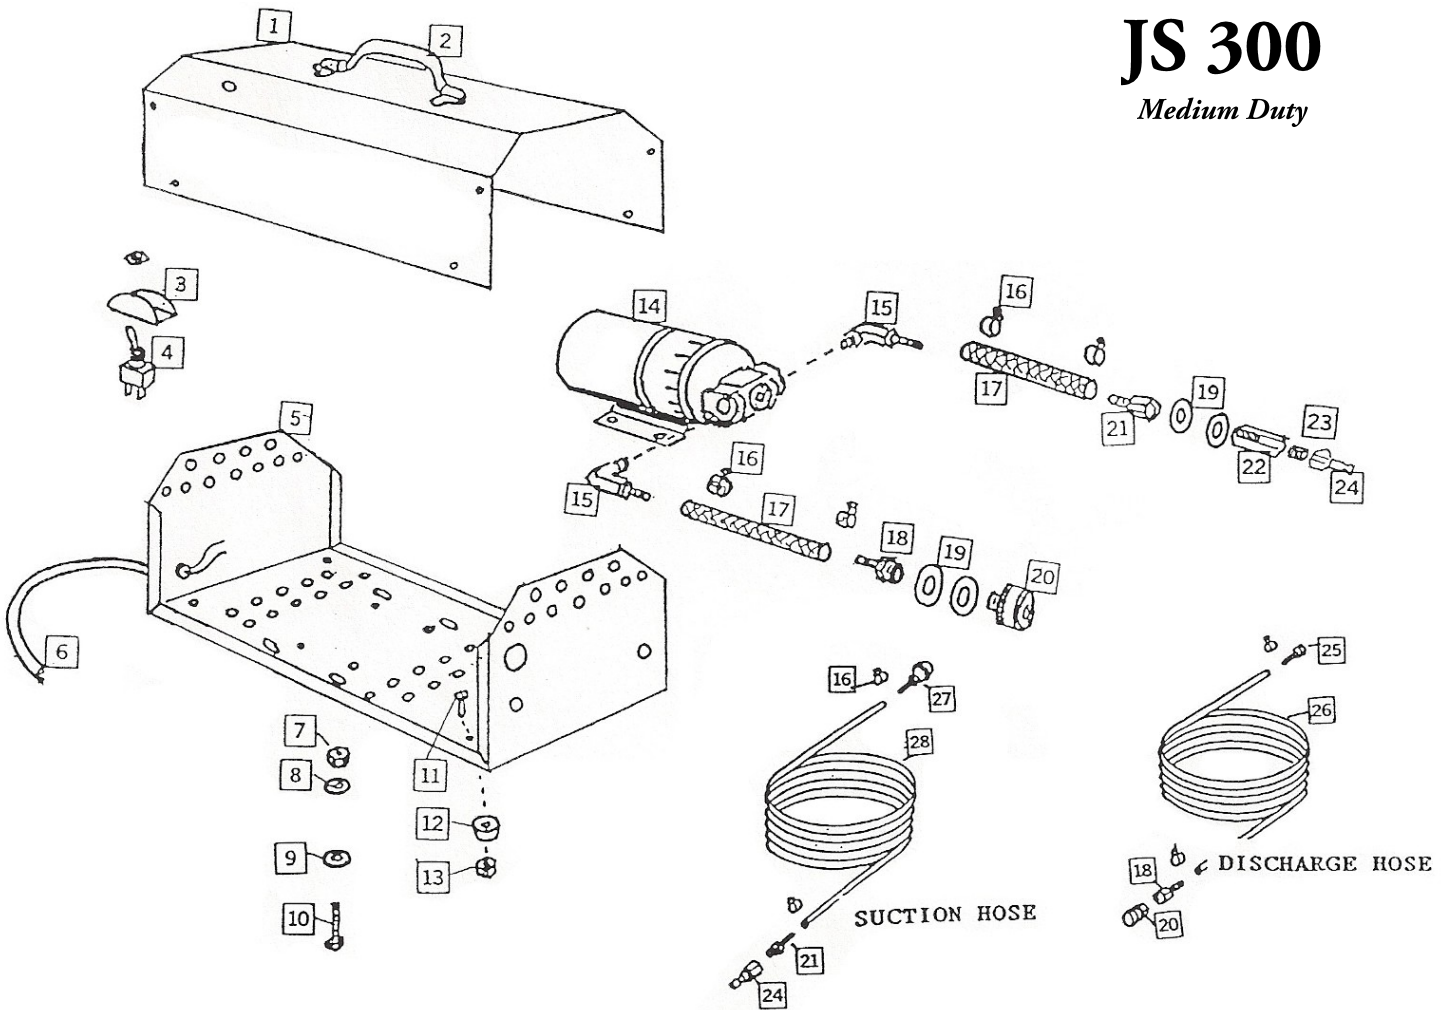

JS 300

Medium Duty

ITEM	PART #	DESCRIPTION	QTY
1	65205	Cover	1
2	20303	Handle Assembly	1
3	20217	Switch Guard	1
4	20120	Switch	1
5	65204	Base	1
6	15021	Cord Set	1
7	20109	Nut	4
8	15012-8	Flat Washer	4
9	40012-2	Lock Washer	4
10	50005	Bolt	4
11	20105-2	Bolt	4
12	20108	Bumper	4
13	20109	Nut	4
14	30014	Pump	1

ITEM	PART #	DESCRIPTION	QTY
15	50078	Barb Elbow	2
16	50031	Clamp	8
17	50042	Hose Link	2
18	30042	Barb Fitting	2
19	30065	Brass Washer	4
20	5020-1	Quick Coupler	2
21	20235-2	Barb Fitting	1
22	30331-1	Ball Valve	1
23	40032	Close Nipple	1
24	5020-2	Quick Coupler Nipple	2
25	30339	Cleaning Adapter	1
26	50042	6' Hose Discharge	1
27	20235	End Strainer	1
28	20233	6' Inlet Hose	1