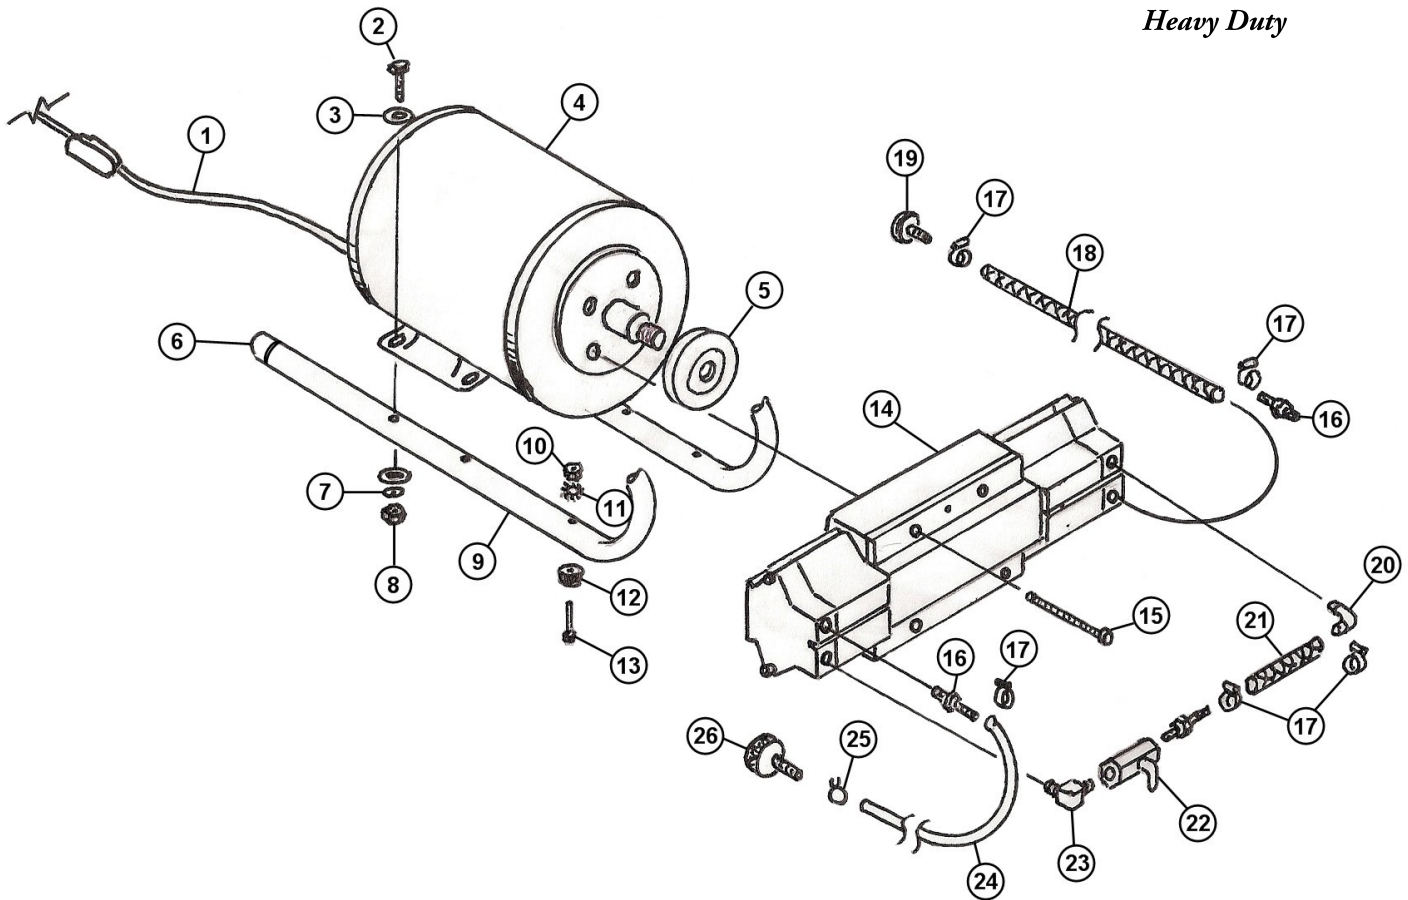

JS 350

Heavy Duty

ITEM	PART #	DESCRIPTION	QTY
1	30121	Cord w/ Switch	1
2	35113	Motor Mount. Bolt	4
3	40015	Flat Washer	8
4	40110	Motor	1
5	Kit 3-204	Bearing & Cam	1
6	35108	End Cap	2
7	20116	Lock Washer	4
8	20114	Nut	4
9	30102	Frame	1
10	50193	Acorn Nut	4
11	20109	Hex Nut	4
12	20108	Rubber Bumper	4
13	35109	Screws	4
14	40012	Pump Assembly	1

ITEM	PART #	DESCRIPTION	QTY
15	40012-1	Pump Bolt	4
16	20235-1	Barbed Fitting	4
17	50031	Hose Clamp	4
18	50042-1	Discharge Hose	6ft
19	30339	Cleaning Adapter	1
20	50041	Brass Elbow	1
21	50042	Bypass Hose	1/2ft
22	30331	Ball Valve	1
23	40030	Brass Elbow	1
24	20233	Suction Tube	5ft
25	50031	Hose Clamp	4
26	20235	End Filter	1

Valves & O-Rings "Kit # 2-204" (Not Pictured)