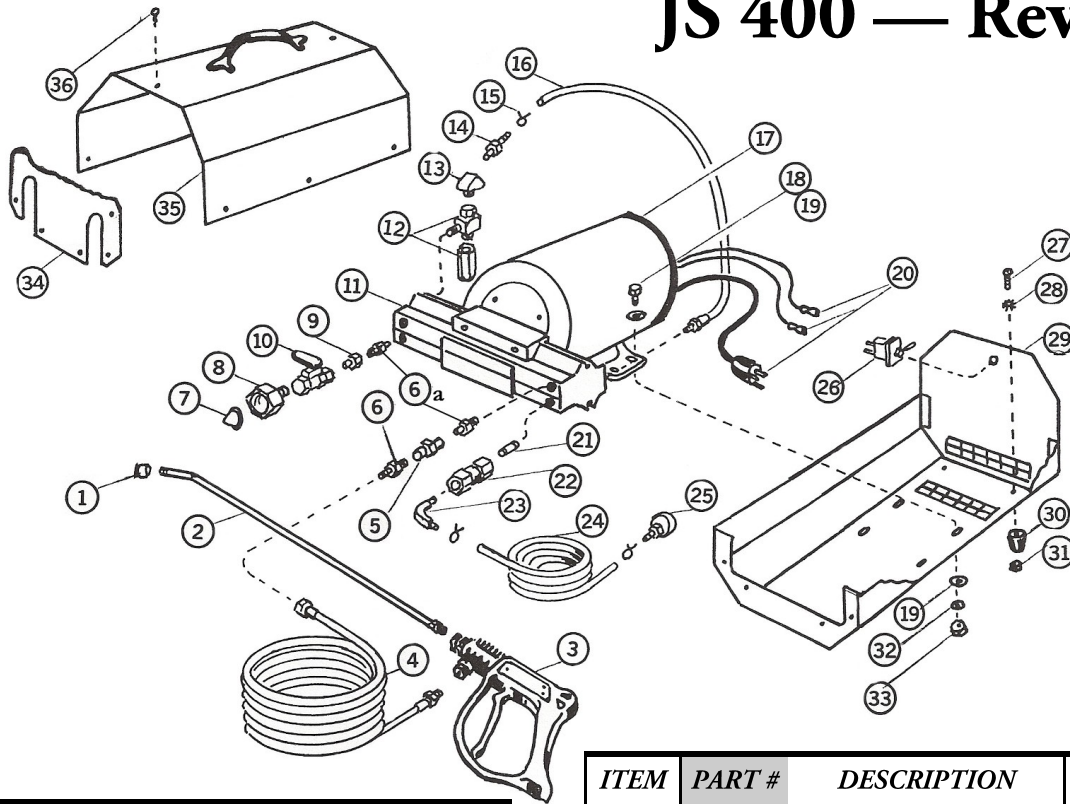

JS 400 — Rev A

ITEM	PART #	DESCRIPTION	QTY
1	40162-3	Nozzle	1
2	10179-1	Lance Tube	1
3	16177	Trigger Gun	1
4	22516	Pressure Hose	1
5	90081	Coupling	1
6	5020-1	Quick Connect	1
6a	40037	Hex Nipple	2
7	20140	Filter Washer	1
8	20239	Garden Hose Connector	1
9	70037	Ball Valve	1
10	20238	Bushing	1
11	40012	Pump Assembly	1
12	40040	Pressure Regulator	1
13	40034	45° Elbow	1
14	40026	Hose Barb	1
15	50031	Hose Clamp	4
16	40042	Bypass Hose	1
17	40110	1/3 HP Motor	1

ITEM	PART #	DESCRIPTION	QTY
18	20113	Motor Mount Bolt	4
19	20115	Flat Washer	8
20	22540	Cord Set	1
21	40237	Pipe Nipple	1
22	65228	Check Valve	1
23	50041	Hose Barb	1
24	65233	Suction Tube	1
25	20235	Strainer	1
26	20120	Switch Assembly	1
27	70105	Bumper Bolt	4
28	20105-1	Star Washer	4
29	70301	Base Assembly	1
30	50008	Rubber Bumper	4
31	20109	Bumper Nut	4
32	20116	Lock Washer	4
33	20114	Motor Nut	4
34	65303	Front Plate	1
35	70302	Cover Assembly	1
36	20105	Cover Screw	14