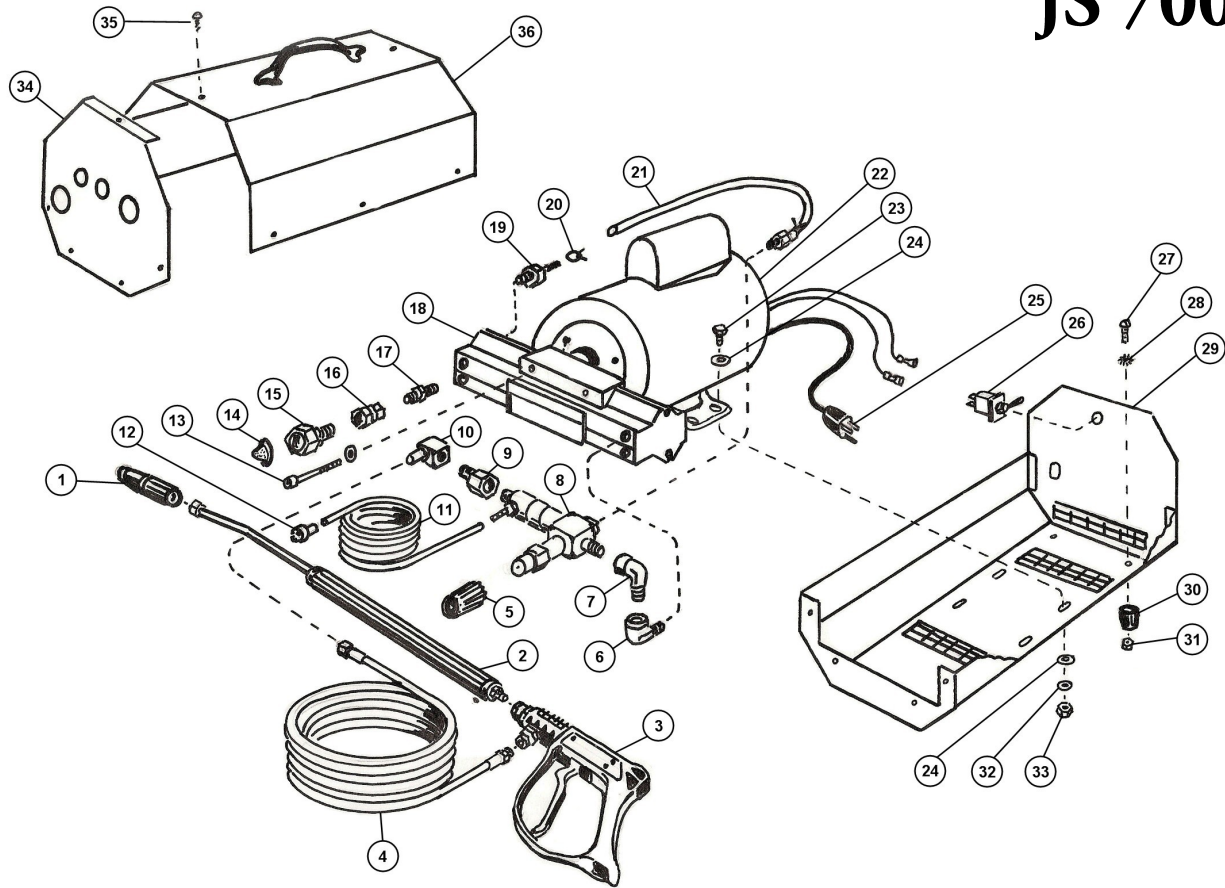

JS 700i

ITEM	PART #	DESCRIPTION	QTY	ITEM	PART #	DESCRIPTION	QTY
1	70162	Hi-Low Adj. Angle Nozzle	1	19	40029	Hose Barb	1
2	70165	Insulated Lance	1	20	15031	Hose Clamp	2
3	50177	Trigger Gun	1	21	40042	Bypass Hose	1
4	5016	Pressure Hose	1	22	70110	3/4 HP Motor	1
5	70041	Regulator Knob	4	23	20113	Motor Mount Bolt	4
6	51037	Street Elbow	4	24	20115	Flat Washer	8
7	70038	Reducing Elbow	1	25	70121	Cord Set	1
8	70040	Pressure Regulator— Injector & Bypass Coupling	1	26	20120	Switch Assembly	1
9	70035	Reducing Adapter	1	27	70105	Bumper Bolt	4
10	70034	Extended Elbow	1	28	20105-1	Star Washer	4
11	20133	Injector Tube	1	29	70301	Base Assembly	1
12	20135	Injector Tube End Screen	1	30	50008	Rubber Bumper	4
13	40012-1	Pump Mount Bolt	1	31	20109	Bumper Nut	4
14	20140	Garden Hose Filter Washer	1	32	20116	Lock Washer	4
15	20239	Garden Hose Fitting	1	33	20114	Motor Nut	4
16	50043	Coupling	1	34	70303	Front Plate	1
17	70037	Hex Nipple	1	35	20105	Cover Screw	14
18	70012	Pump Assembly	1	36	70302	Cover Assy w/ Handle	1