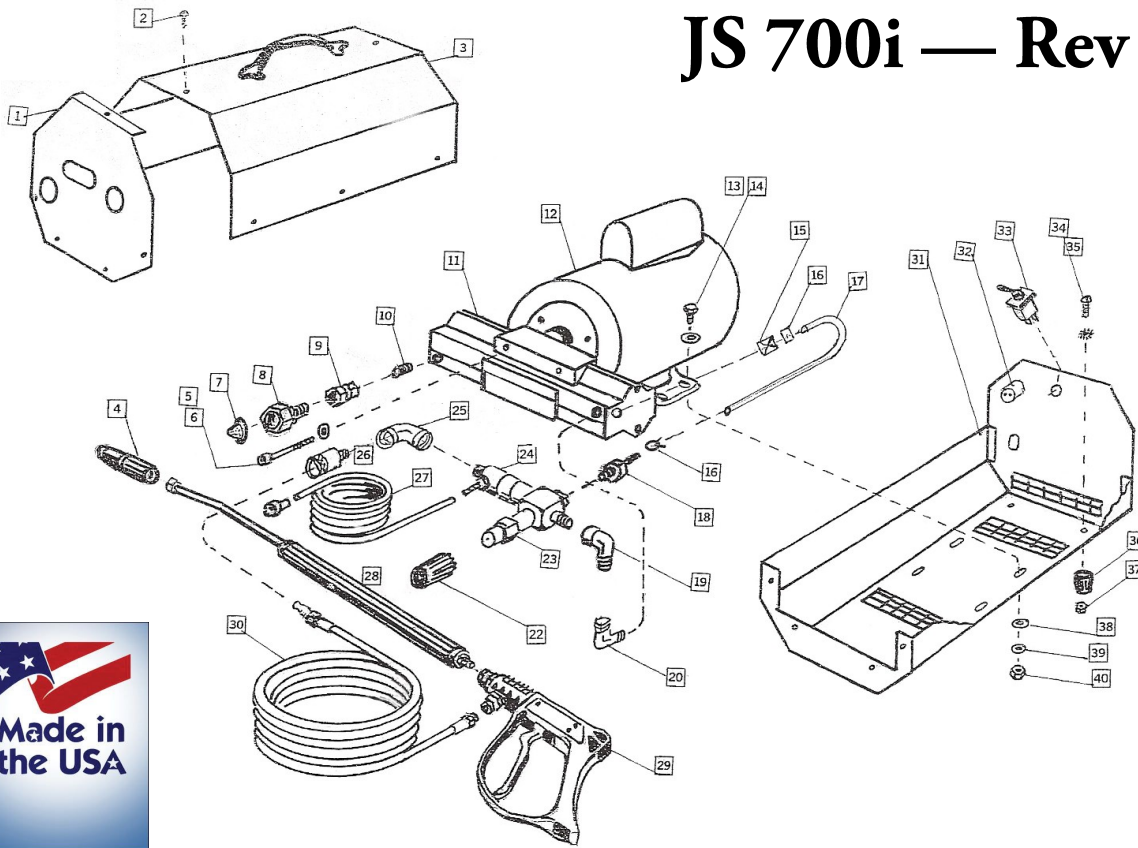

JS 700i — Rev A

ITEM	PART #	DESCRIPTION	QTY
1	70303	Front Plate	1
2	20105	Cover Screw	14
3	70302	Cover Assembly	1
4	70562	Hi-Low Nozzle	1
5	40012-1	Pump Mount Bolt	4
6	40012-2	Lock Washer	4
7	20140	Filter Washer	1
8	20239	Garden Hose Fitting	1
9	50043	Coupler	1
10	50032	Bushing	1
11	70012	Pump Assembly	1
12	70510	1/2 HP Motor	1
13	20113	Motor Bolt	4
14	20115	Flat Washer	4
15	70036	Barb Fitting	1
16	50031	Hose Clamp	2
17	40042	Bypass Hose	1
18	70036	Barb Fitting	1
19	51037	Elbow	1
20	51037	Elbow	1

ITEM	PART #	DESCRIPTION	QTY
22	70041	Regulating Knob	1
23	70540	Pressure Regulator	1
24	70540-1	Injector	1
25	90024	Elbow	1
26	5020-1	Quick Coupler	1
27	20133	Injector Tube	1
27	20135	End Screen	1
28	70165	Lance	1
29	50177	Trigger Gun	1
30	22516	Pressure Hose	1
31	70301	Base	1
32	22540	Recessed Receptacle	1
33	20120	Switch Assembly	1
34	70105	Bumper Bolt	4
35	20105-1	Star Washer	4
36	50008	Rubber Bumper	4
37	20109	Nut	4
38	20115	Flat Washer	4
39	20116	Lock Washer	4
40	20114	Motor Nut	4